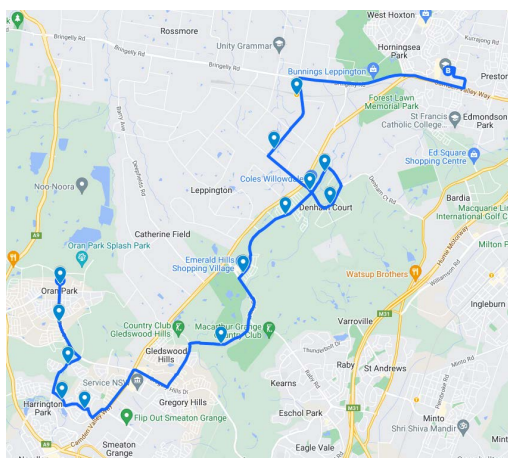

WCCS Private Bus Service

Oran Park and Harrington Park

\$5.00 per student per day

View live map here

Stop	Time (AM)	Destination
1	7:20	Oran Park Drive near Car Park Entrance
2	7:22	Oran Park Drive past South Circuit Lights
3	7:24	Harrington Parkway past roundabout near Harrington Grove Country Club
4	7:28	Sir Warwick Fairfax Drive opposite Oval before Hickson Circuit
5	7:30	Mason Drive next to Harrison Reserve before roundabout
6	7:40	After Silvester Way roundabout on Gledswood Hills Drive
7	7:48	Before roundabout next to shopping centre on Emerald Hills Drive
8	7:50	Next to Jamboree Park on Jamboree Avenue
9	7:52	Near Jamboree Ave before Denham Court Rd
10	7:55	Commissioners Drive after Fairbrother Avenue
11	8:00	Willowdale Drive opposite entrance to Coles Car Park
12	8:05	Between Moon Street and Saturn on Rickard Road
13	8:07	Leppington Station bus terminal
	8:10	Depart Station
	8:20-8:30	Arrive at WCCS

Stop	Time (PM)	Destination
	3:15	Depart WCCS
1	3:30	Leppington Station
2	3:32	Opposite Moon St on Rickard Road
3	3:35	Commissioners Drive opposite Fairbrother Avenue
4	3:37	Jamboree Avenue after Denham Court Road
5	3:43	Jamboree Avenue between Willowdale Drive and Scout Street
6	3:46	On Emerald Hills Boulevard before Friend Road
7	3:48	On Emerald Hills Boulevard before Raby Road opposite shopping centre
8	3:51	On Gledswood Hills Drive just before Silvester Way/Pleasant Circuit roundabout
9	4:00	On Mason Drive opposite Harrison Reserve
10	4:03	On Sir Warwick Fairfax Drive next to oval opposite Hickson Circuit
11	4:06	Harrington Parkway just before roundabout near Country Club
12	4:10	Oran Park just before South Circuit Lights
13	4:15	Oran Park Drive near Car Park Entrance